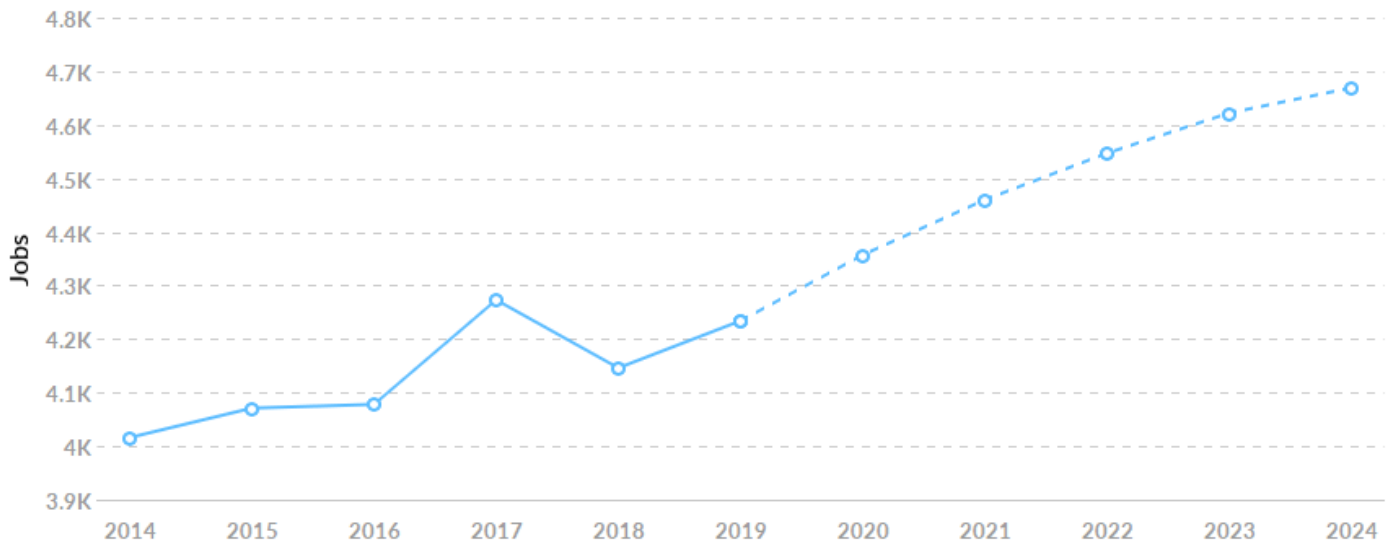

Job Trends

From 2014 to 2019, jobs increased by 5.4% in Hondo, TX (in Medina county) (ZIP 78861) from 4,016 to 4,234. This change fell short of the national growth rate of 7.9% by 2.5%.

Timeframe	Jobs
2014	4,016
2015	4,071
2016	4,078
2017	4,273
2018	4,146
2019	4,234
2020	4,357
2021	4,460
2022	4,547
2023	4,622
2024	4,669