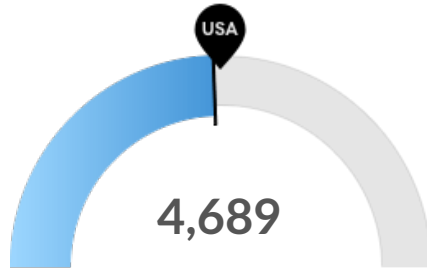

## Population Trends

As of 2019 the region's population **increased by 1.2%** since 2014, growing by 200. Population is expected to **increase by 4.9%** between 2019 and 2024, adding 834.

Timeframe	Population
2014	16,754
2015	16,513
2016	16,711
2017	16,807
2018	16,744
2019	16,954
2020	17,153
2021	17,330
2022	17,492
2023	17,641
2024	17,787

## Job Trends

From 2014 to 2019, jobs increased by 5.4% in Hondo, TX (in Medina county) (ZIP 78861) from 4,016 to 4,234. This change fell short of the national growth rate of 7.9% by 2.5%.

Timeframe	Jobs
2014	4,016
2015	4,071
2016	4,078
2017	4,273
2018	4,146
2019	4,234
2020	4,357
2021	4,460
2022	4,547
2023	4,622
2024	4,669

## Population Characteristics

**Millennials**

Hondo, TX (in Medina county) (ZIP 78861) has 3,475 millennials (ages 25-39). The national average for an area this size is 3,442.

**Retiring Soon**

Retirement risk is about average in Hondo, TX (in Medina county) (ZIP 78861). The national average for an area this size is 4,847 people 55 or older, while there are 4,689 here.