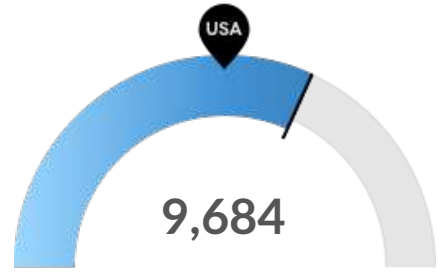

## Population Trends

As of 2019 the region's population **increased by 1.2%** since 2014, growing by 200. Population is expected to **increase by 4.9%** between 2019 and 2024, adding 834.

Timeframe	Population
2014	16,754
2015	16,513
2016	16,711
2017	16,807
2018	16,744
2019	16,954
2020	17,153
2021	17,330
2022	17,492
2023	17,641
2024	17,787

## Job Trends

From 2014 to 2019, jobs increased by 5.4% in Hondo, TX (in Medina county) (ZIP 78861) from 4,016 to 4,234. This change fell short of the national growth rate of 7.9% by 2.5%.

Timeframe	Jobs
2014	4,016
2015	4,071
2016	4,078
2017	4,273
2018	4,146
2019	4,234
2020	4,357
2021	4,460
2022	4,547
2023	4,622
2024	4,669

## Population Characteristics

**Millennials**

Hondo, TX (in Medina county) (ZIP 78861) has 3,475 millennials (ages 25-39). The national average for an area this size is 3,442.

**Retiring Soon**

Retirement risk is about average in Hondo, TX (in Medina county) (ZIP 78861). The national average for an area this size is 4,847 people 55 or older, while there are 4,689 here.

**Racial Diversity**

Racial diversity is high in Hondo, TX (in Medina county) (ZIP 78861). The national average for an area this size is 6,634 racially diverse people, while there are 9,684 here.

**Veterans**