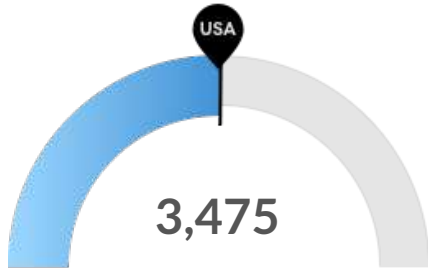

## Population Trends

As of 2019 the region's population **increased by 1.2%** since 2014, growing by 200. Population is expected to **increase by 4.9%** between 2019 and 2024, adding 834.

Timeframe	Population
2014	16,754
2015	16,513
2016	16,711
2017	16,807
2018	16,744
2019	16,954
2020	17,153
2021	17,330
2022	17,492
2023	17,641
2024	17,787

## Job Trends

From 2014 to 2019, jobs increased by 5.4% in Hondo, TX (in Medina county) (ZIP 78861) from 4,016 to 4,234. This change fell short of the national growth rate of 7.9% by 2.5%.

Timeframe	Jobs
2014	4,016
2015	4,071
2016	4,078
2017	4,273
2018	4,146
2019	4,234
2020	4,357
2021	4,460
2022	4,547
2023	4,622
2024	4,669

## Population Characteristics

**Millennials**

Hondo, TX (in Medina county) (ZIP 78861) has 3,475 millennials (ages 25-39). The national average for an area this size is 3,442.

**Retiring Soon**

Retirement risk is about average in Hondo, TX (in Medina county) (ZIP 78861). The national average for an area this size is 4,847 people 55 or older, while there are 4,689 here.