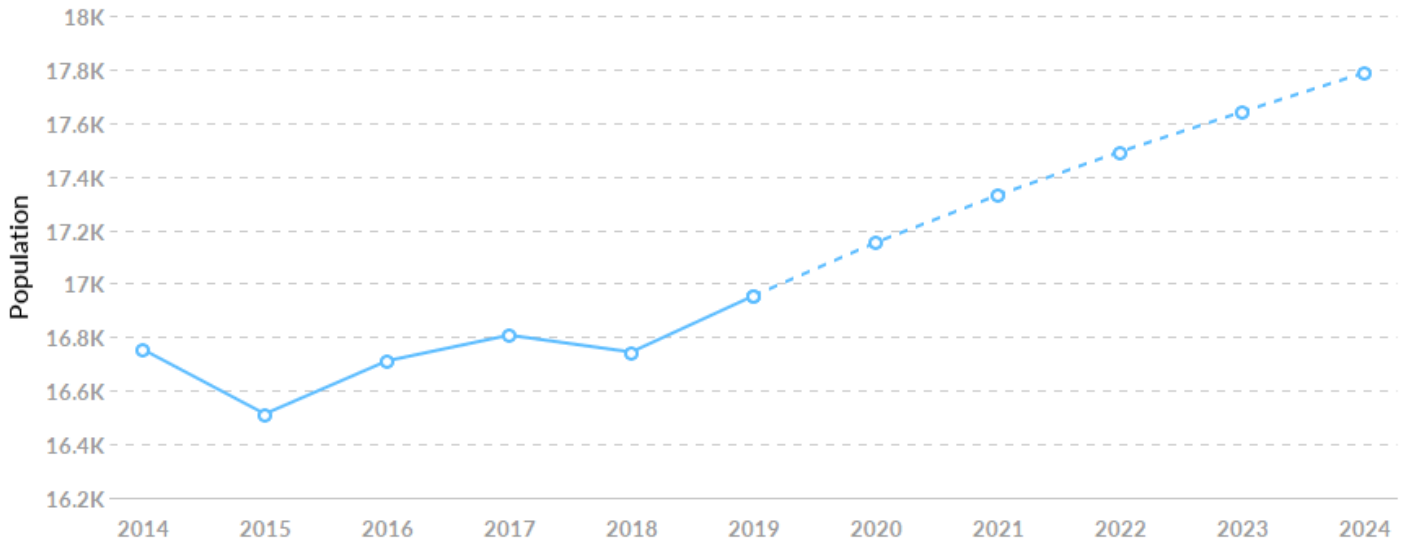

## Economy Overview

**16,954**

**Population (2019)**

Population **grew by 200** over the last 5 years and is projected to **grow by 834** over the next 5 years.

**4,234**

**Total Regional Employment**

Jobs **grew by 218** over the last 5 years and are projected to **grow by 435** over the next 5 years.

## 2019 Labor Force Breakdown

Population breakdown data is not available at the ZIP level. Please choose a different region to see this data.

## Educational Attainment

Educational attainment data is not available at the ZIP level. Please choose a different region to see this data.

## Population Trends

As of 2019 the region's population **increased by 1.2%** since 2014, growing by 200. Population is expected to **increase by 4.9%** between 2019 and 2024, adding 834.

Timeframe	Population
2014	16,754
2015	16,513
2016	16,711
2017	16,807
2018	16,744
2019	16,954
2020	17,153
2021	17,330
2022	17,492
2023	17,641
2024	17,787