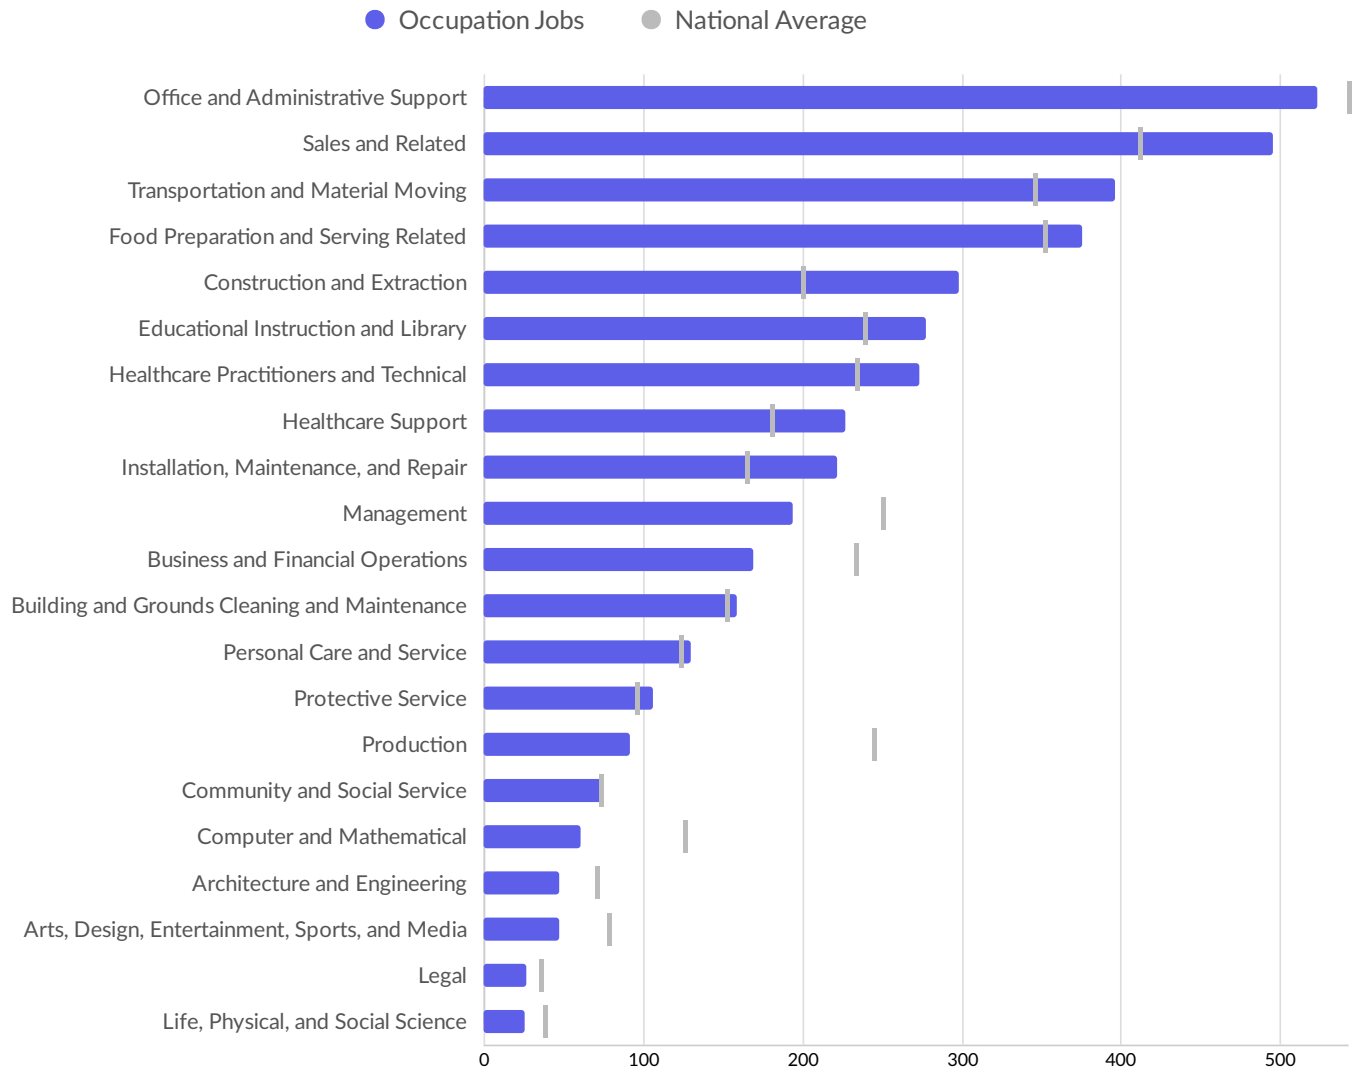

# Business Characteristics

## Business Size

	Percentage	Business Count
● 1 to 4 employees	36.1%	150
● 5 to 9 employees	30.3%	126
● 10 to 19 employees	20.7%	86
● 20 to 49 employees	9.4%	39
● 50 to 99 employees	2.6%	11
● 100 to 249 employees	1.0%	4

# Workforce Characteristics

## Largest Occupations